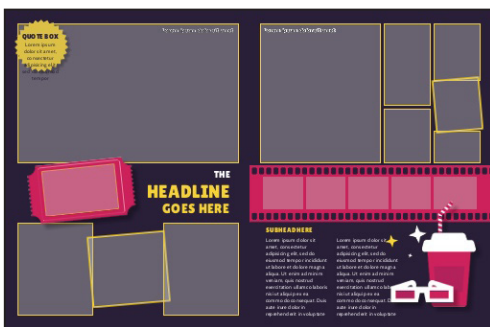

THEMES

MOVIE NIGHT

MOVIE NIGHT

Backgrounds: Color Palette

Elements: Movie Night

Fonts: Cabin, Lilita One

PRO

Movie Night is an entertaining HS theme, sure to make your yearbook a hit! Movie Night has full HS features and is suitable for any book.