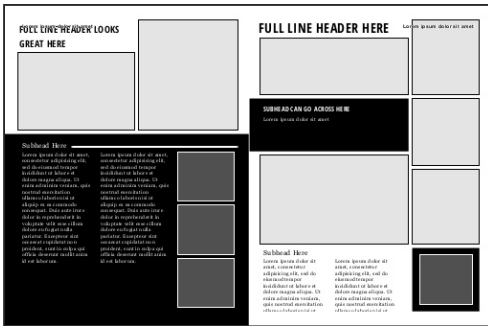

THEMES

SCHOOL TIMES

SCHOOL TIMES

Backgrounds: Color Palette

Elements: none

Fonts: Georgia, Old London, Open Sans Condensed

PRO

School Times is a fully-featured HS theme, reminiscent of a printed newspaper. School Times is a great traditional choice for any school.