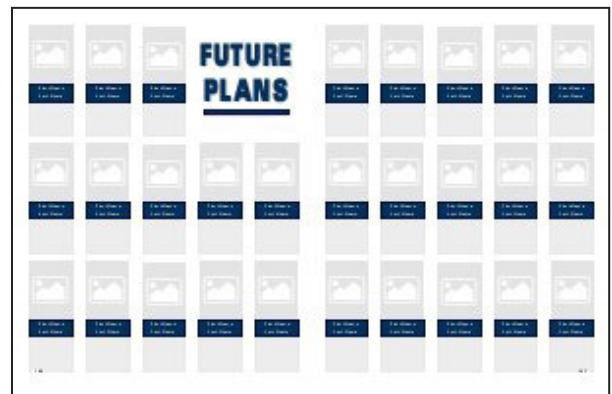

Future Plans