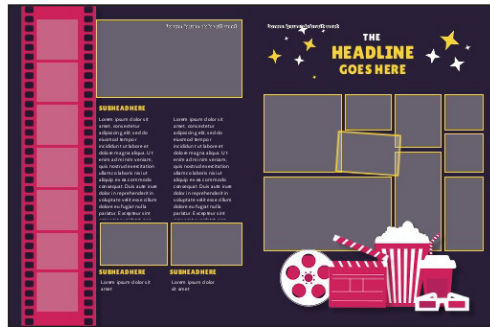

THEMES

MOVIE NIGHT

MOVIE NIGHT

Backgrounds: Color Palette

Elements: Movie Night

Fonts: Cabin, Lilita One

PRO

Movie Night is an entertaining HS theme, sure to make your yearbook a hit! Movie Night has full HS features and is suitable for any book.