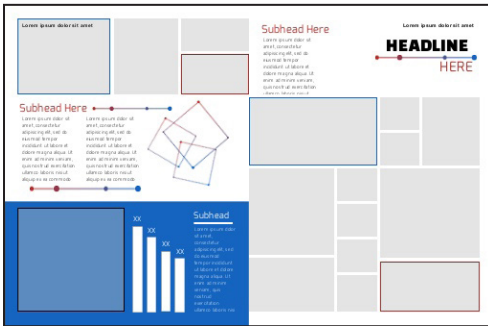

THEMES

INTERCONNECTED

INTERCONNECTED

Backgrounds: Color Palette

Elements: Interconnected

Fonts: Changa One, Exo, Springsteel

PRO

Interconnected is a bold, futuristic theme that makes a great choice for sophisticated HS books.