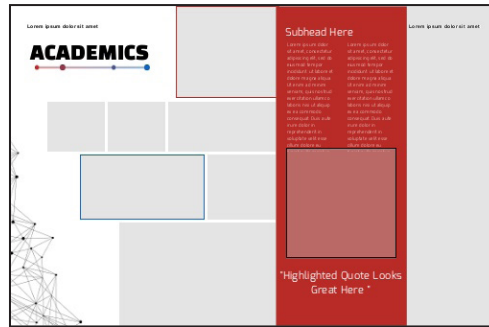

THEMES

INTERCONNECTED

INTERCONNECTED

Backgrounds: Color Palette

Elements: Interconnected

Fonts: Changa One, Exo, Springsteel

PRO

Interconnected is a bold, futuristic theme that makes a great choice for sophisticated HS books.