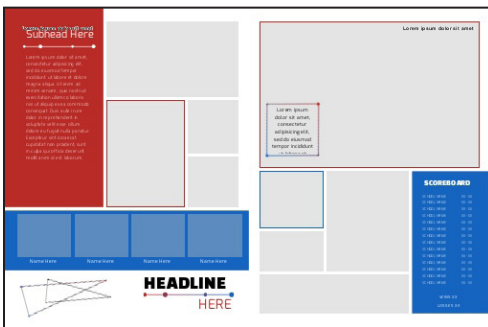

THEMES

INTERCONNECTED

INTERCONNECTED

Backgrounds: Color Palette

Elements: Interconnected

Fonts: Changa One, Exo, Springsteel

PRO

Interconnected is a bold, futuristic theme that makes a great choice for sophisticated HS books.