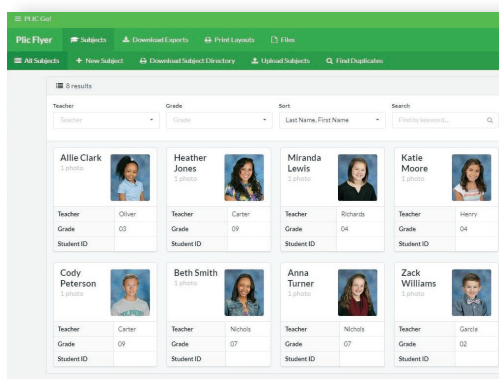

# JOIN THE FUTURE NOW

A SAFE AND SECURE WAY TO MANAGE AND INTEGRATE YOUR STUDENTS' DATA

PLIC GO! provided by Strawbridge

### Manage Student Information

With PLIC Go, you will be able to access your school images faster and easier than waiting on a DVD to arrive by mail. PLIC Go allows you to update and modify data to complete your records before running any exports.