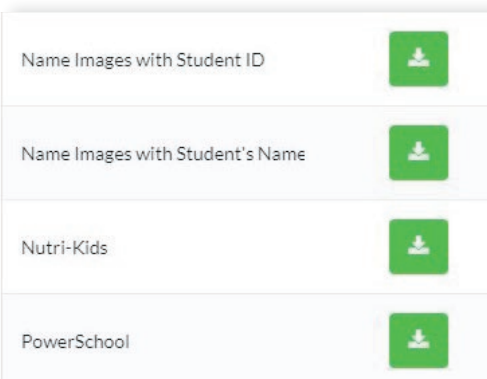

### Manage Student Information

With PLIC Go, you will be able to access your school images faster and easier than waiting on a DVD to arrive by mail. PLIC Go allows you to update and modify data to complete your records before running any exports.